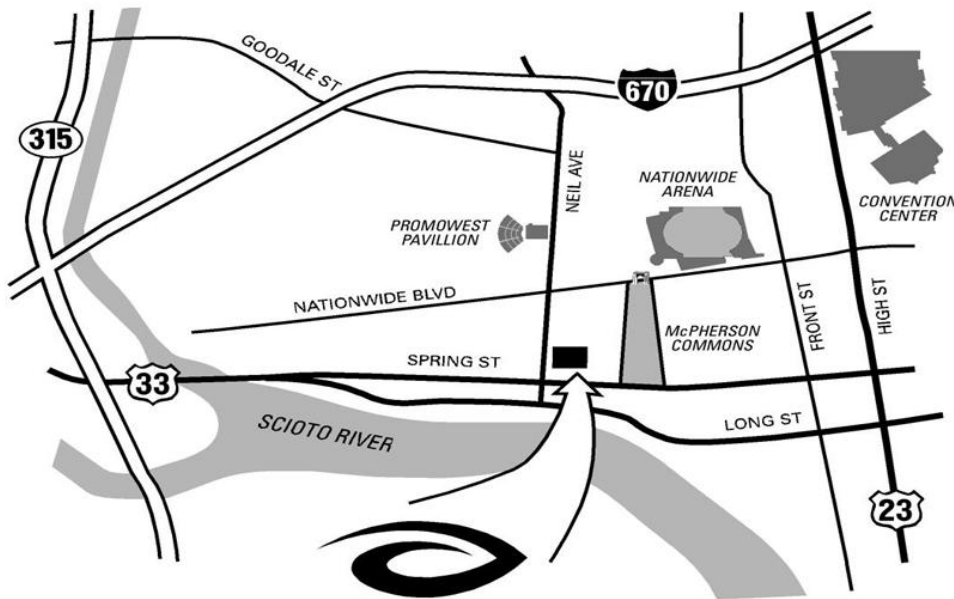

Directions to Arena Eye Surgeons At The Eye Center

The Eye Center

262 Neil Avenue
Suite 320
Columbus, Ohio 43215

Phone: 614-228-4500
or
888-372-EYES(3937)

Laser Vision Correction
Ph: 614-228-EYES (3937)

E-mail:
infocus@arenaeyesurgeons.com

FROM THE NORTH

- South on I-71 to I-670 west. Exit at Goodale/Neil Avenue. Turn Left at the intersection onto Neil Avenue. Go 1/2 mile on Neil Avenue. The Eye Center is on the left before Spring Street.
  -OR
- South on OH-315. Exit at Neil Avenue/Airport. Merge right onto the Neil Avenue exit that turns into the Goodale/Neil Connector. Turn right at the intersection onto Neil Avenue. Go 1/2 mile on Neil Avenue. The Eye Center is on the left before Spring Street.

FROM THE SOUTH

- North on I-71 to OH-315 to US 33/Long Street exit. Turn right at the intersection onto Long Street. Turn left onto Neil Avenue. The Eye Center will be on your right within 50 yards.

FROM THE EAST

- West on I-70 to I-71 north (exit 101A toward Cleveland). Merge onto I-670 west. Exit at Goodale/Neil Avenue. Turn left at the intersection onto Neil Avenue. The Eye Center is on the left before Spring Street.

FROM THE WEST

- East on I-70 to OH-315 north. Exit at US 33/Long St. Turn right at the intersection onto Long Street. Turn left onto Neil Avenue. The Eye Center will be on your right within 50 yards.
  -OR
- East on I-670. Exit at Neil Avenue. Turn right at the intersection onto Neil Avenue. Go 1/2 mile on Neil Avenue. The Eye Center is on the left before Spring Street.

PARKING OPTIONS:

- There is a parking garage just north of The Eye Center on Neil Avenue.
  Please bring your parking ticket so we may validate it.
- There is metered parking available along nearby streets.
- You may also use the valet parking at the entrance to our building. The charge is a flat fee of $5.00 and is not eligible for validation. Valet Parking hours are Mon.-Fri. 7am to 6pm.